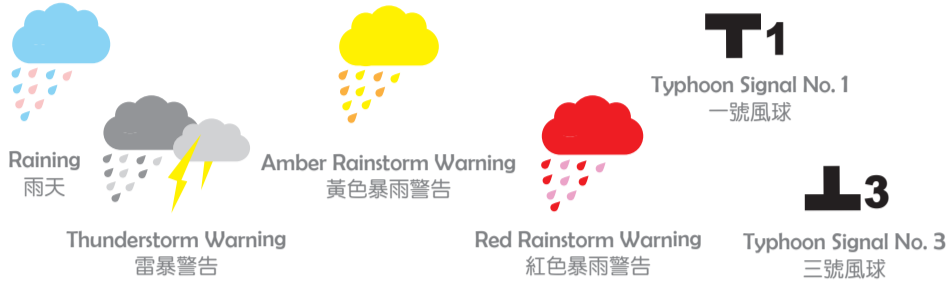

Inclement Weather Arrangements 惡劣天氣下活動安排

All classes will be held as scheduled.
所有課程如常進行。

All classes will be cancelled and no make-up classes will be arranged.
所有課程取消並不設補課。

Interest Classes for 2013 - 2014